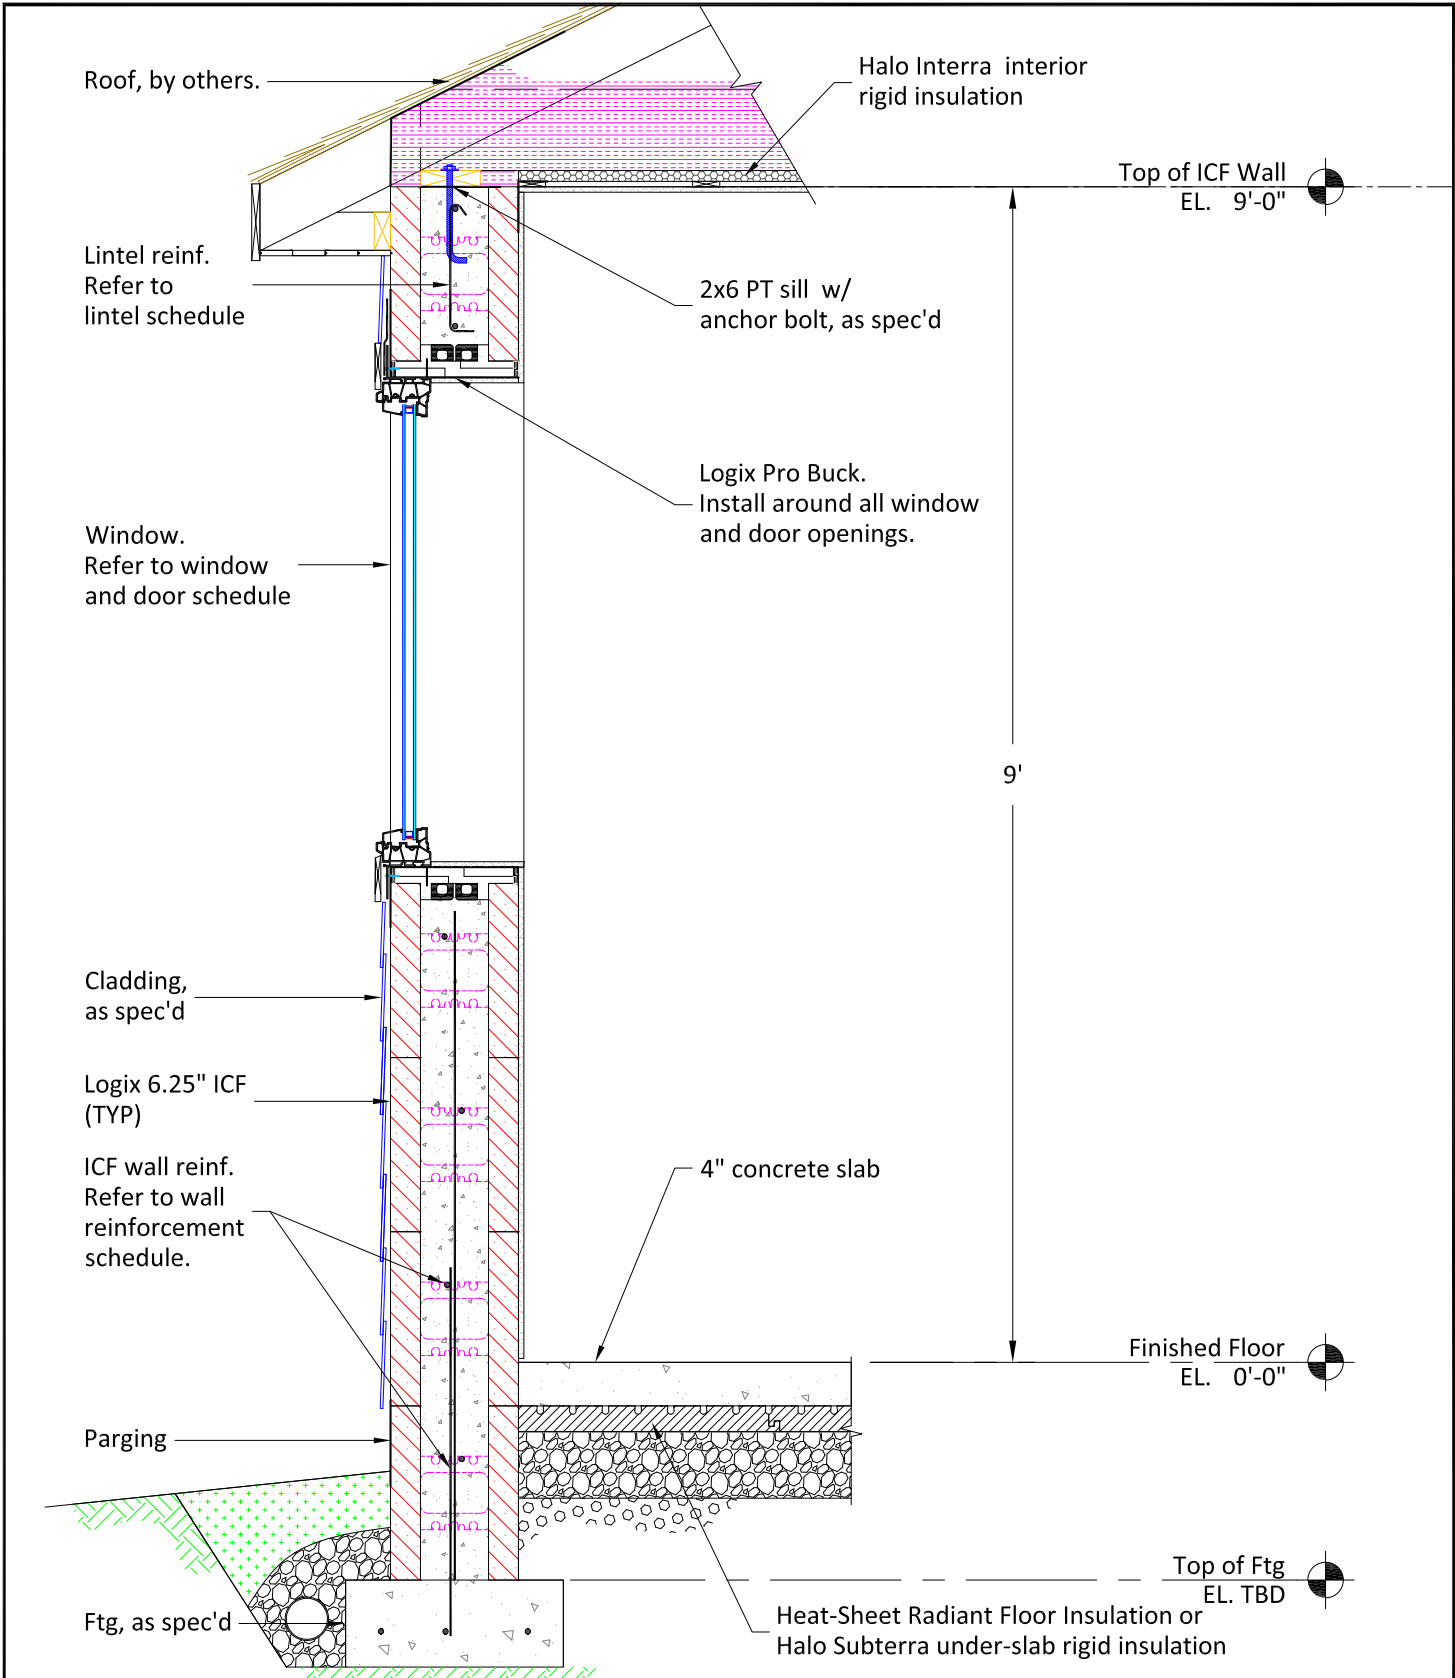

LOGIX®
INSULATED CONCRETE FORMS

Build Anything Better.

www.logixicf.com
1-866-944-0153

The drawing represented herein is to be used as a reference guide only; the user shall check to ensure the drawing meets local building codes and construction practices by consulting local building officials and professionals, including any additional requirements. Logix reserves the right to make changes to the drawing without notice and assumes no liability in connection with the use of the drawing including modification, copying or distribution.

Drawing:
SHW

Date:
Jan 28/21

Page:
1/2

Title:
**LOGIX SMALL HOME PLANS
TYPICAL WALL SECTION - SLAB-AT-GRADE**