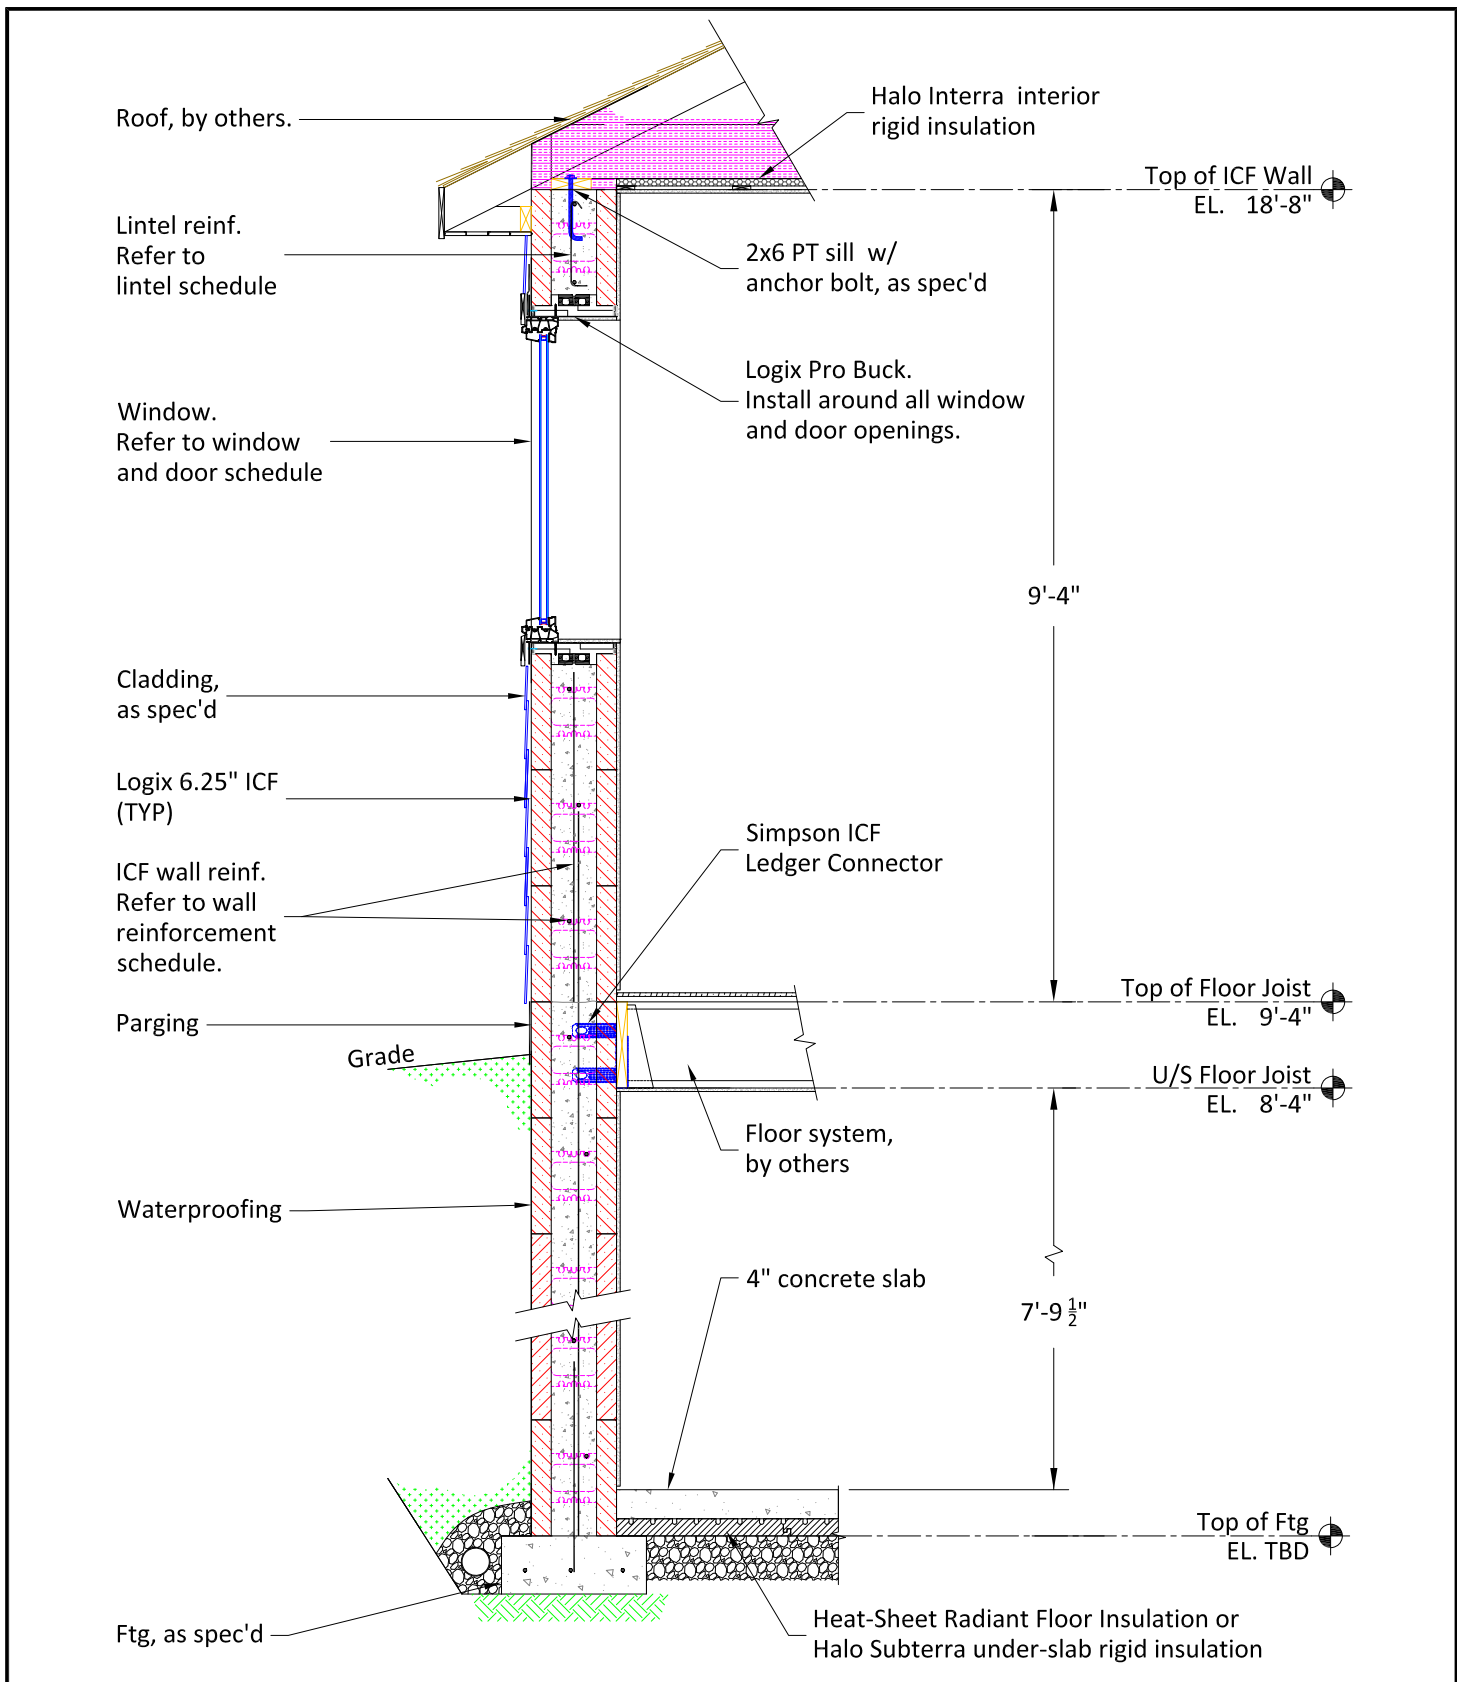

Drawing:
SHW

Date:
Jan 28/21

Page:
1/2

Title:
**LOGIX SMALL HOME PLANS
TYPICAL WALL SECTION - SLAB-AT-GRADE**

LOGIX[®]
INSULATED CONCRETE FORMS

Build Anything Better.

www.logixicf.com
1-866-944-0153

The drawing represented herein is to be used as a reference guide only; the user shall check to ensure the drawing meets local building codes and construction practices by consulting local building officials and professionals, including any additional requirements. Logix reserves the right to make changes to the drawing without notice and assumes no liability in connection with the use of the drawing including modification, copying or distribution.

Drawing:
SHWB

Date:
Jan 28/21

Page:
2/2

Title:
**LOGIX SMALL HOME PLANS
TYPICAL WALL SECTION - WITH BASEMENT**

**CONNECT
WITH A LOCAL
MANUFACTURER**

888.838.5038

330 Cain Drive
Haysville, KS 67060-2004

888.706.7709