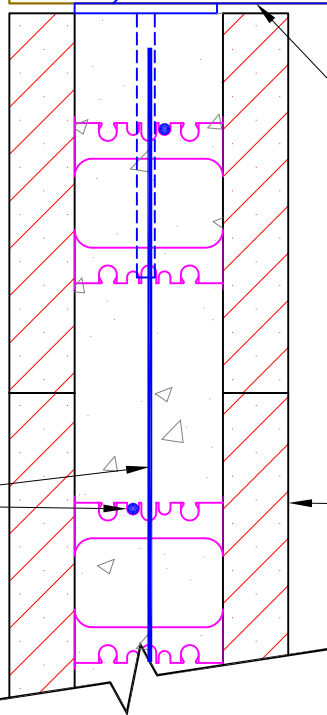

SIMPSON STRONGTIE
BEAM SEAT, AS SPEC'D

LOGIX 6.25" ICF

WALL REINF.
AS SPEC'D