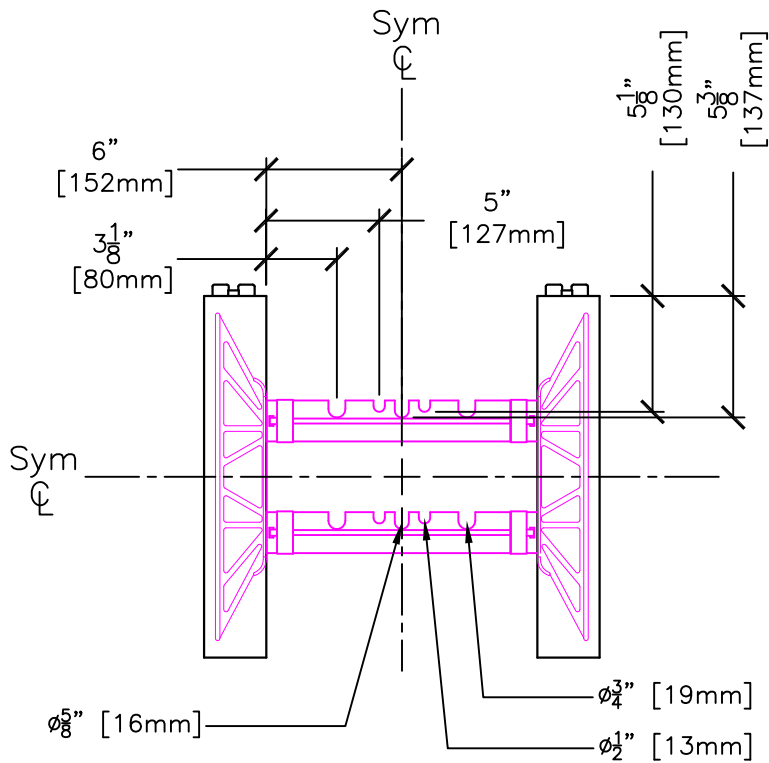

4" LOGIX PRO

6 1/4" LOGIX PRO

8" LOGIX PRO

10" LOGIX PRO

6 1/4" [159mm] LOGIX KD CONNECTORS

8" [203mm] LOGIX KD CONNECTORS

10" [254mm] LOGIX KD CONNECTORS

12" [305mm] LOGIX KD CONNECTORS