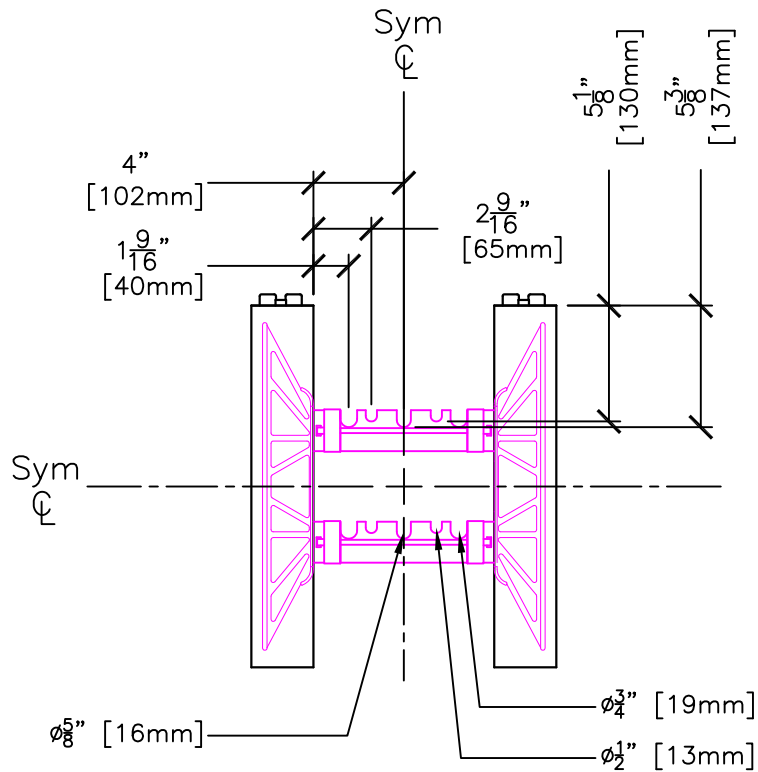

4" LOGIX PRO

6 1/4" LOGIX PRO

8" LOGIX PRO

10" LOGIX PRO

6 1/4" [159mm] LOGIX KD CONNECTORS

8" [203mm] LOGIX KD CONNECTORS

10" [254mm] LOGIX KD CONNECTORS

12" [305mm] LOGIX KD CONNECTORS