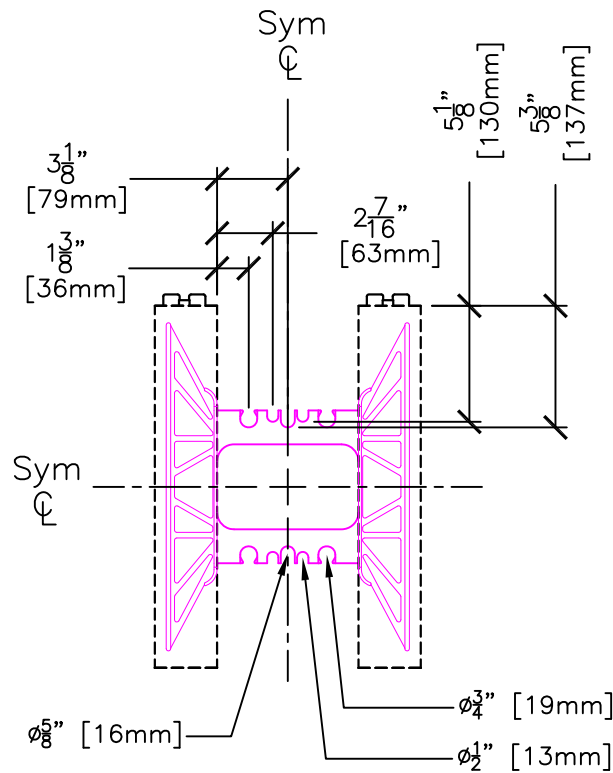

4" LOGIX PRO

6 1/4" LOGIX PRO

8" LOGIX PRO

10" LOGIX PRO

6 1/4" [159mm] LOGIX KD CONNECTORS

8" [203mm] LOGIX KD CONNECTORS

10" [254mm] LOGIX KD CONNECTORS

12" [305mm] LOGIX KD CONNECTORS