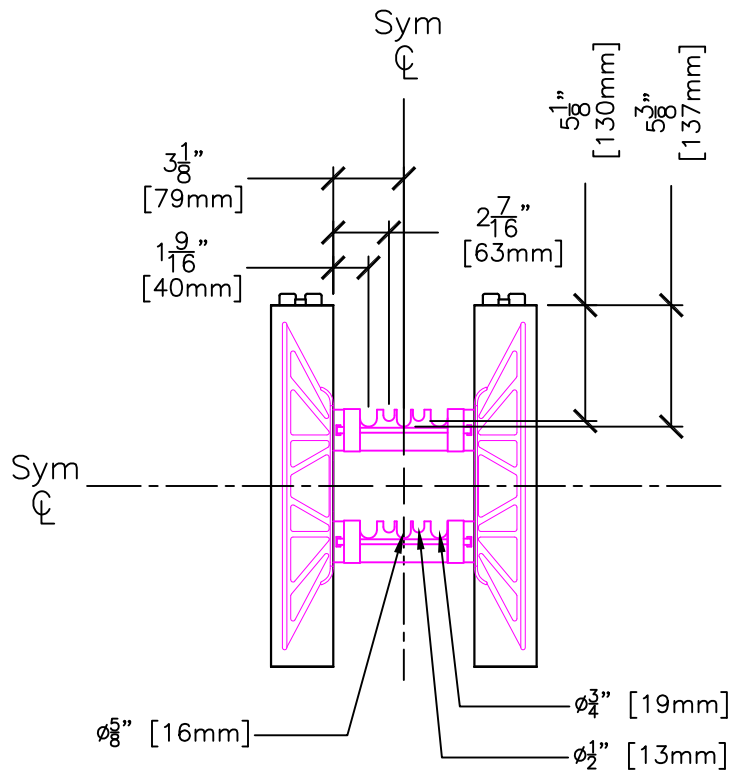

4" LOGIX PRO

6 1/4" LOGIX PRO

8" LOGIX PRO

10" LOGIX PRO

6 1/4" [159mm] LOGIX KD CONNECTORS

8" [203mm] LOGIX KD CONNECTORS

10" [254mm] LOGIX KD CONNECTORS

12" [305mm] LOGIX KD CONNECTORS