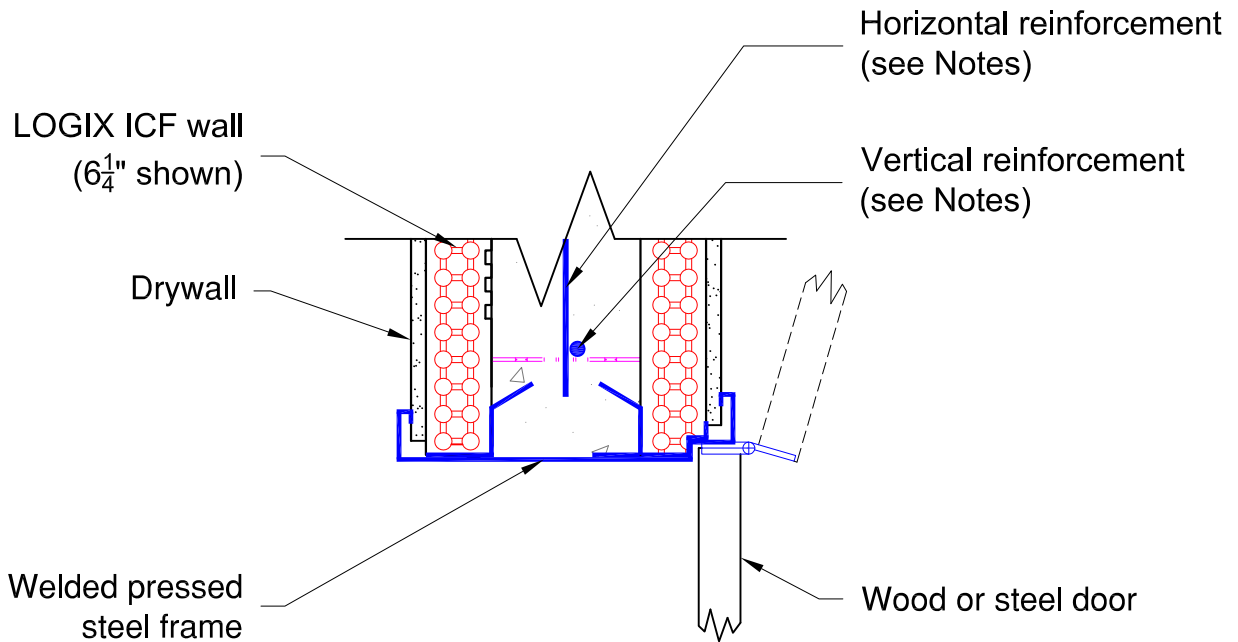

INTERIOR DOOR FRAME - HEAD
FLUSH MOUNTED DOOR

INTERIOR DOOR FRAME - JAMB
FLUSH MOUNTED DOOR

NOTES:

1. See Section 6 - Engineering in the LOGIX Design Manual for reinforcement details.