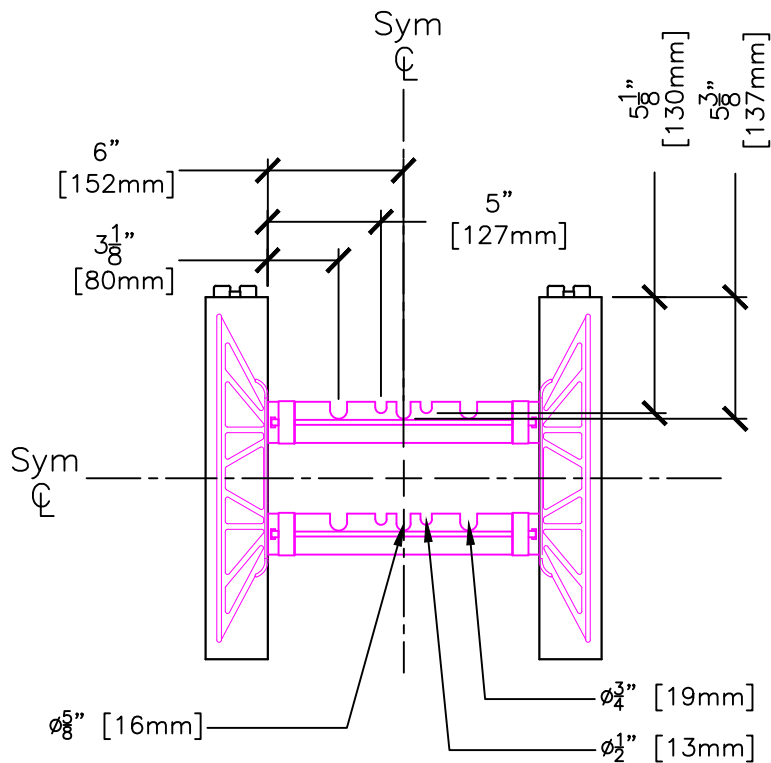

10" [254mm] LOGIX KD CONNECTORS

12" [305mm] LOGIX KD CONNECTORS

Build Anything Better.

www.logixcf.com  
1-866-944-0153

The drawing represented herein is to be used as a reference guide only; the user shall check to ensure the drawing meets local building codes and construction practices by consulting local building officials and professionals, including any additional requirements. Logix reserves the right to make changes to the drawing without notice and assumes no liability in connection with the use of the drawing including modification, copying or distribution.

Drawing:  
5.14.1.4

Date:  
Nov 19/10

4/4

Title:

REBAR SLOT LOCATIONS –  
LOGIX KD FORMS (4 OF 4)