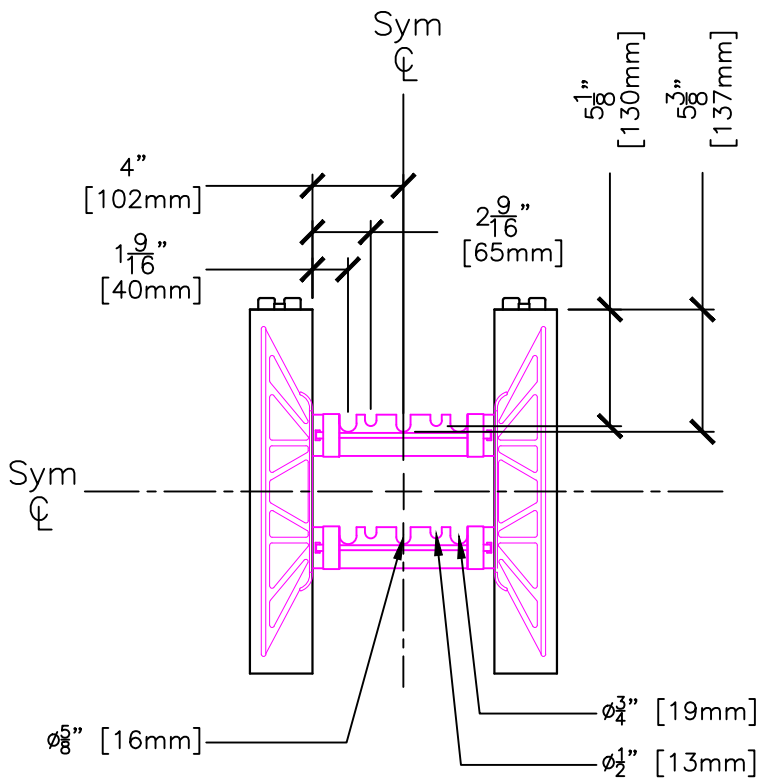

6 1/4" [159mm] LOGIX KD CONNECTORS

8" [203mm] LOGIX KD CONNECTORS

Build Anything Better.

www.logixcf.com  
1-866-944-0153

The drawing represented herein is to be used as a reference guide only; the user shall check to ensure the drawing meets local building codes and construction practices by consulting local building officials and professionals, including any additional requirements. Logix reserves the right to make changes to the drawing without notice and assumes no liability in connection with the use of the drawing including modification, copying or distribution.

Drawing:  
5.14.1.3

Date:  
Nov 19/10

3/4

Title:

REBAR SLOT LOCATIONS –  
LOGIX KD FORMS (3 OF 4)