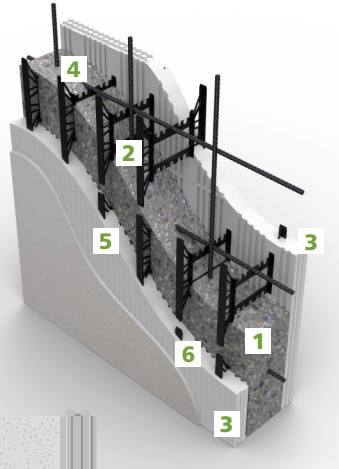

LOGIX®

HIGH PERFORMANCE BUILDINGS

Volume 6.0: Schools

Over the last decade, ICFs have become the design standard for new school construction in the United States. "It's hard to see a better alternative for school construction", states an architect who has designed many ICF-built schools.

SIX CONSTRUCTION STEPS IN ONE EFFICIENT PACKAGE

1. Concrete
2. Steel Reinforcement
3. Insulation
4. Air Barrier
5. Vapor Barrier
6. Furring Strips