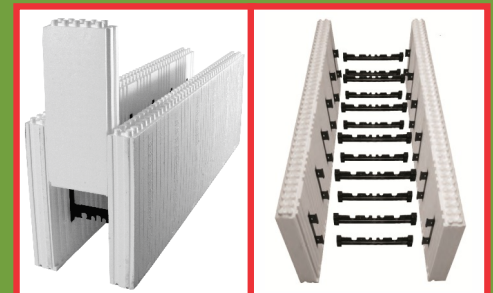

FINISHED SCHOOL

TERMINATE WALLS FAST WITH REVERSIBLE ENDCAPS

WORK WITH REBAR EASILY WITHIN THE WALL CAVITY WITH LOGIX KD

COMPLETE THE EFFICIENT ICF ENVELOPE BY FRAMING ALL OPENINGS WITH LOGIX PRO BUCK

888.415.6449 • [info@logixicf.com](mailto:info@logixicf.com)